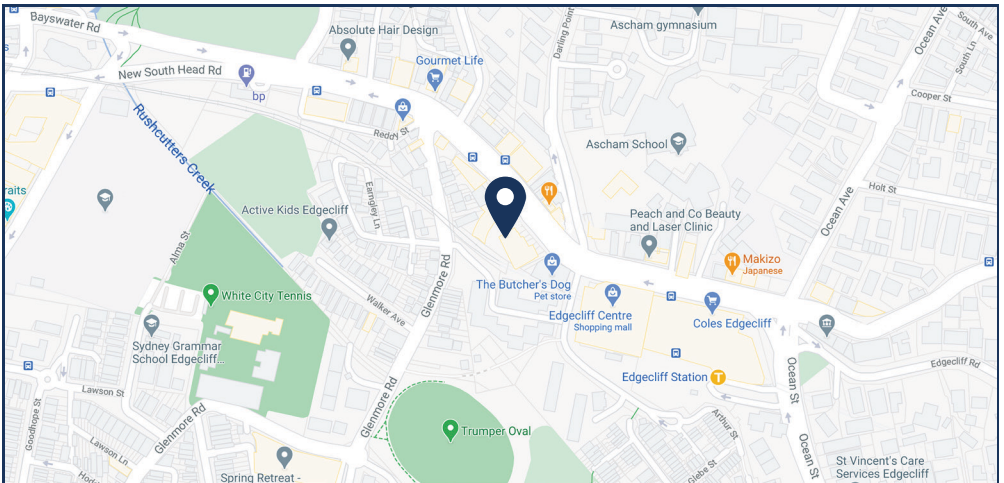

PARKING

The Edgecliff Centre offers free parking for up to 1.5 hours. The parking entrance is situated on the left immediately after turning into New McLean Street from New South Head Road (look for the sign for the Aldi Car Park Entry). From the car park, either take the stairs or lift to the ground floor and walk out of the building onto New South Head Road. Turn left and head downhill towards the city, crossing the traffic lights at New McLean St. Alternatively you can walk out the drive in entrance to the car park and walk across New McLean St. We are in the dark grey building on the left (second from the intersection) Number 179-191. At the entry level near the lifts there are large golden lights, turn right and you will see our sign.

TRAINS

Edgecliff station is on the Eastern Suburbs and Illawara Line (Blue) and the last station before Bondi Junction. Exit the station onto New South Head Road. Turn left and head downhill towards the city, crossing the traffic lights at New McLean St. We are in the dark grey building on the left (second from the intersection). At the entry level near the lifts there are large golden lights, turn right and you will see our sign.

BUSES

Edgecliff Station is a major bus interchange. Bus routes 200, 323,324, L24, 325, 326, 327 all stop here.